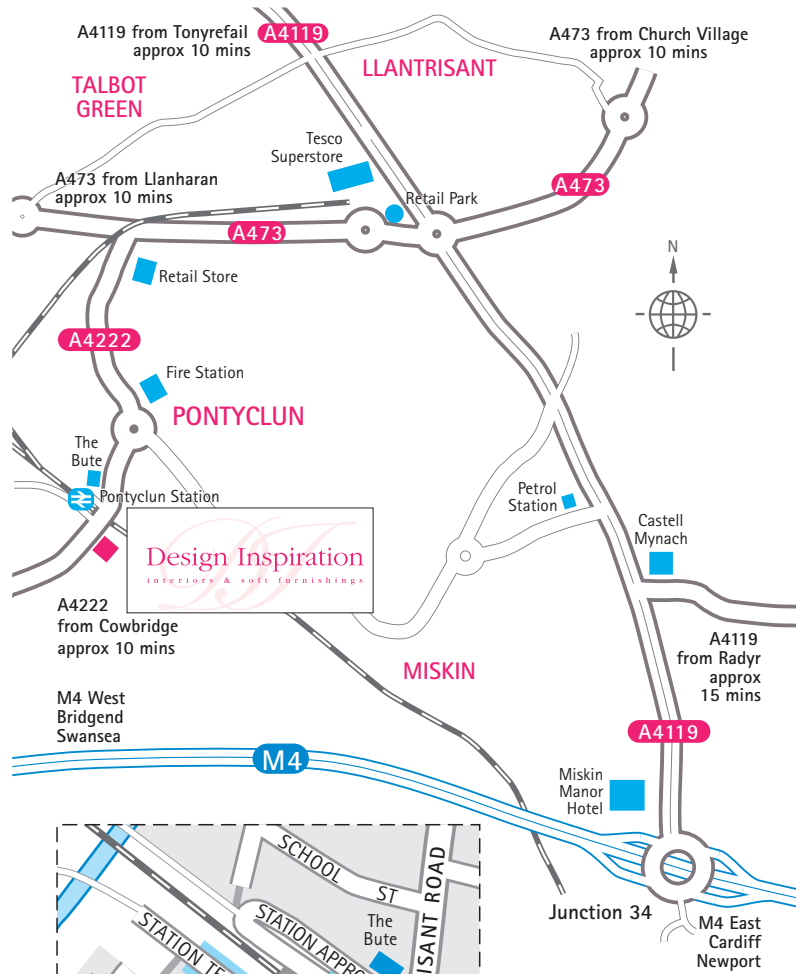

how to
find us

Design Inspiration

7 Cowbridge Road,
Pontyclun, Rhondda-Cynon-Taff,
CF72 9EA
Phone/Fax: 01443 449 955
www.designinspirationltd.co.uk

Key to Parking Availability

- Car Park
- On-street Parking