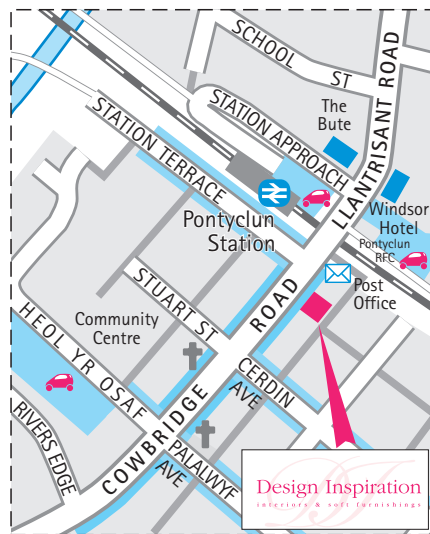

how to
find us

Design Inspiration

7 Cowbridge Road,
Pontyclun, Rhondda-Cynon-Taff,
CF72 9EA
Phone/Fax: 01443 449 955
www.designinspirationltd.co.uk

Key to Parking Availability

- Car Park
- On-street Parking